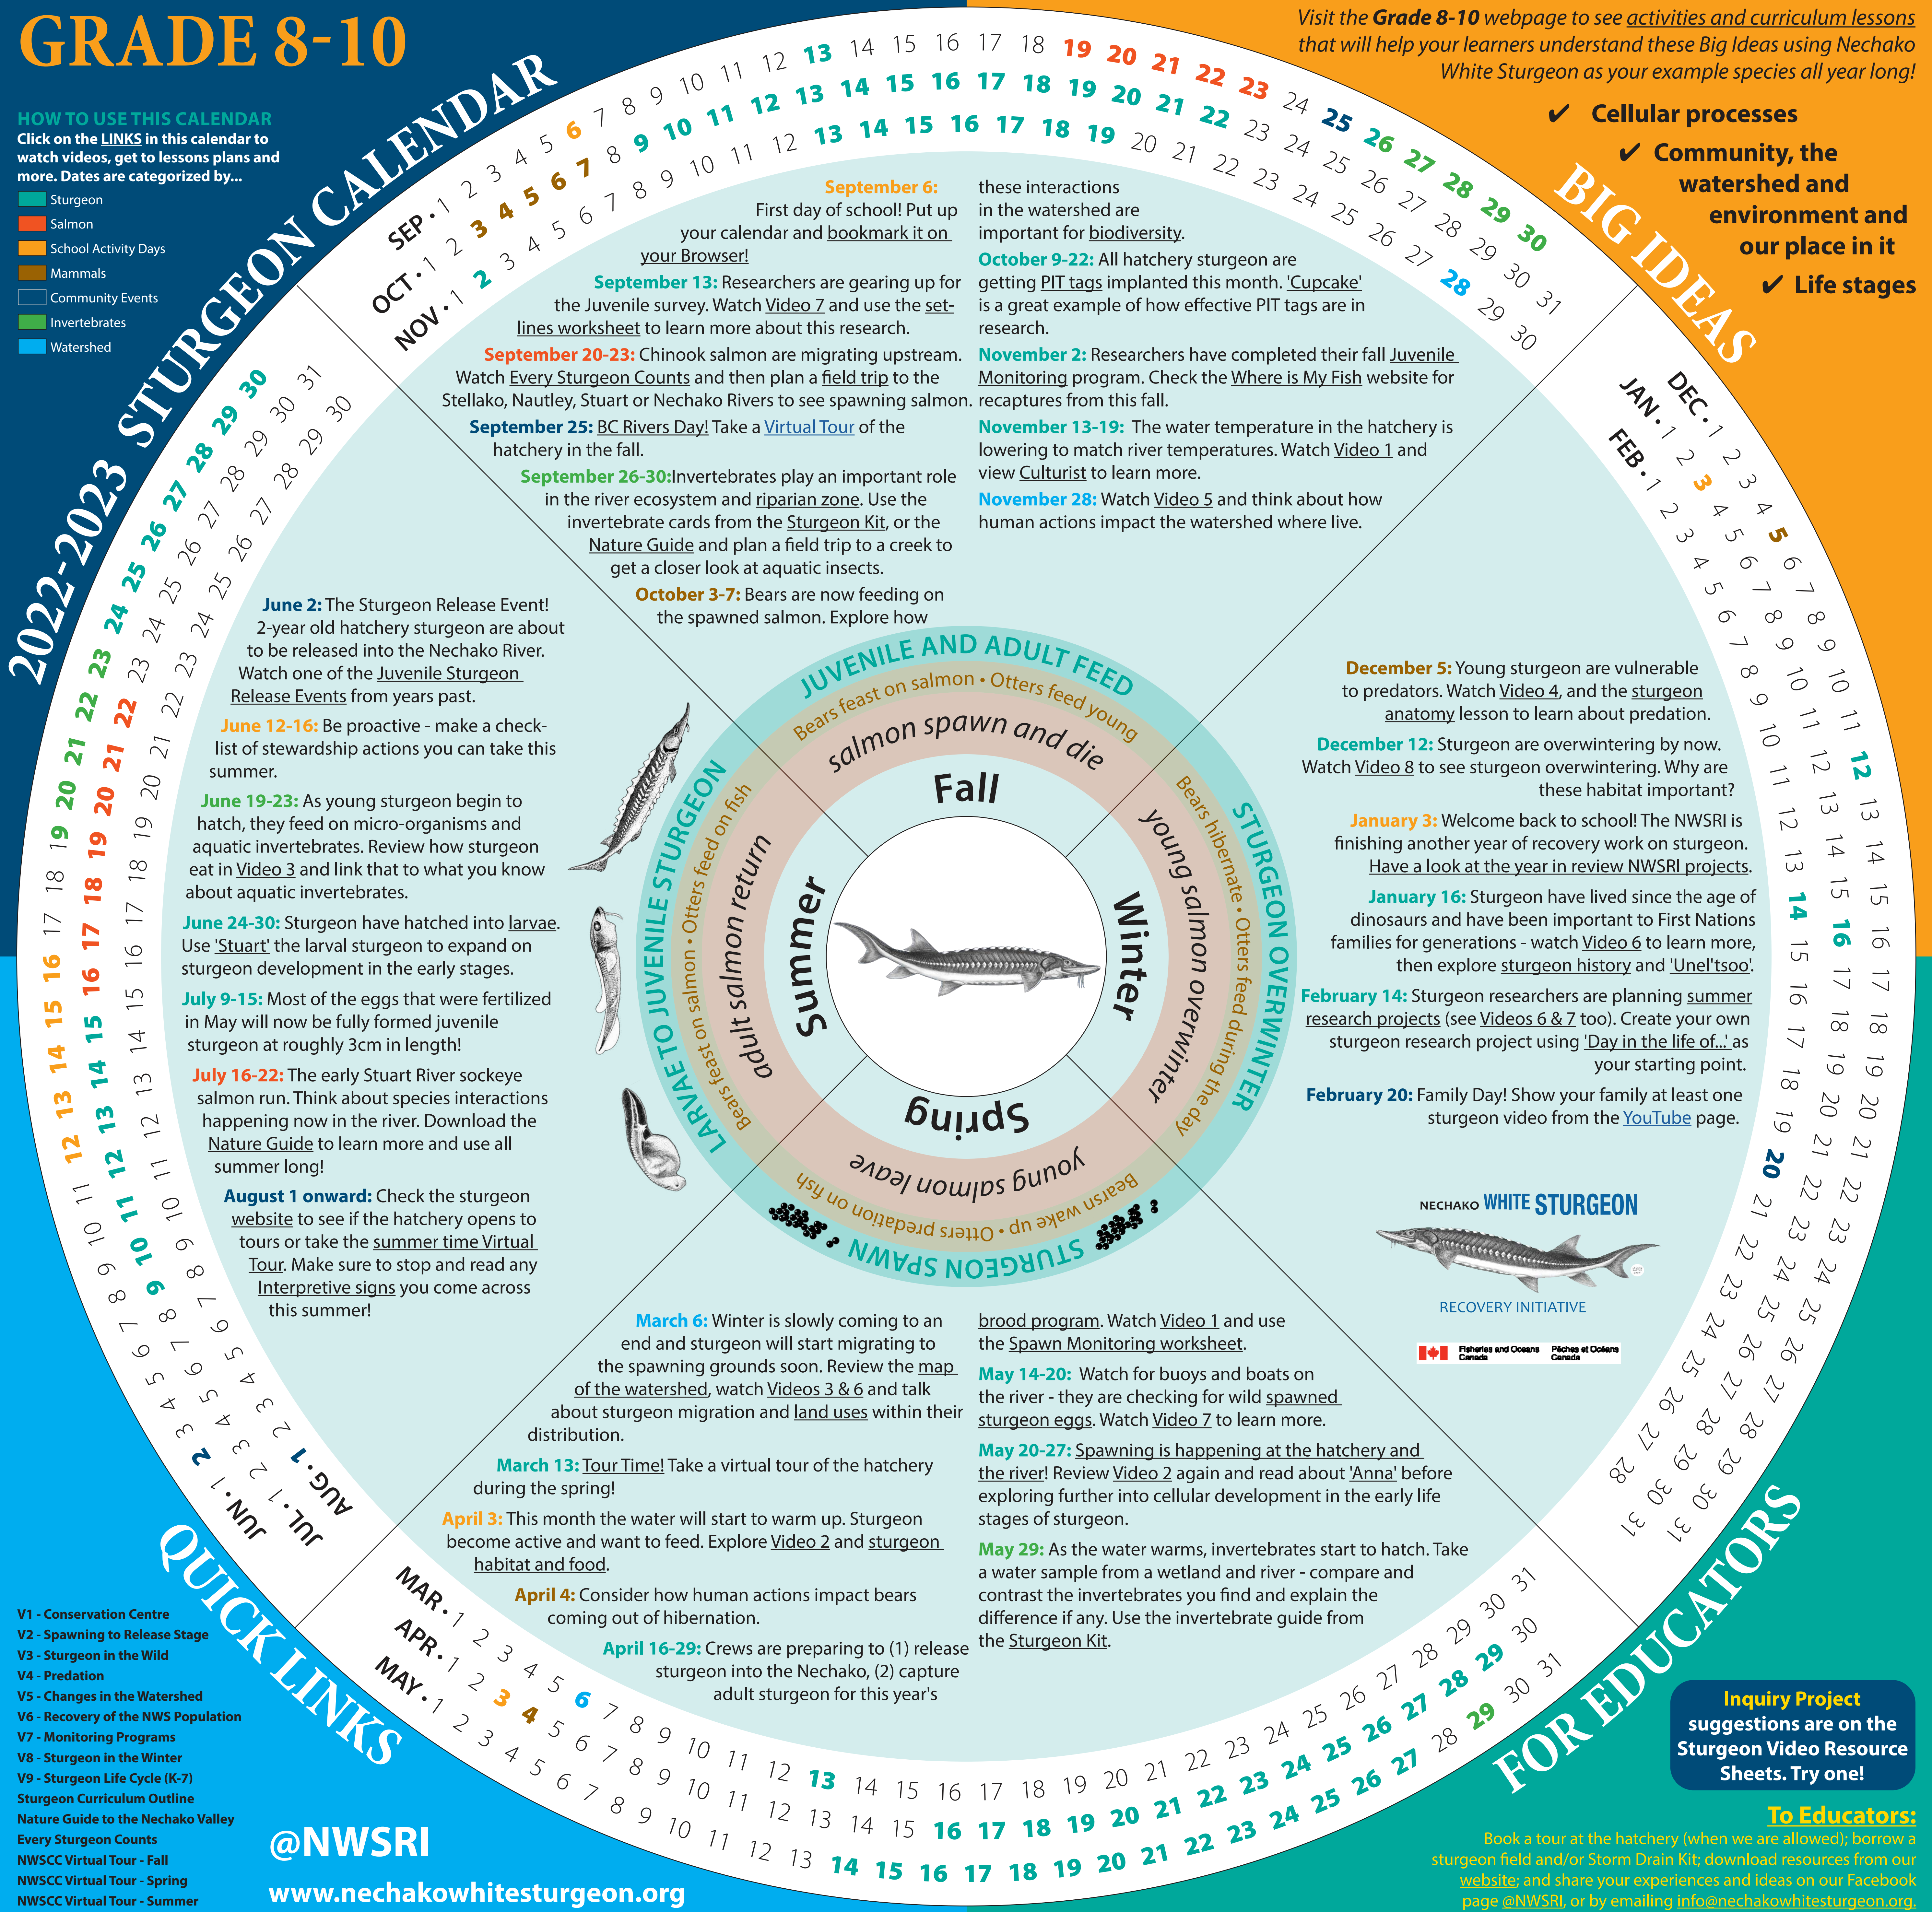

GRADE 8-10

HOW TO USE THIS CALENDAR

Click on the [LINKS](#) in this calendar to watch videos, get to lessons plans and more. Dates are categorized by...

- Sturgeon
- Salmon
- School Activity Days
- Mammals
- Community Events
- Invertebrates
- Watershed

2022-2023 STURGEON CALENDAR

QUICK LINKS

- V1 - Conservation Centre
- V2 - Spawning to Release Stage
- V3 - Sturgeon in the Wild
- V4 - Predation
- V5 - Changes in the Watershed
- V6 - Recovery of the NWS Population
- V7 - Monitoring Programs
- V8 - Sturgeon in the Winter
- V9 - Sturgeon Life Cycle (K-7)
- Sturgeon Curriculum Outline
- Nature Guide to the Nechako Valley
- Every Sturgeon Counts
- NWSCC Virtual Tour - Fall
- NWSCC Virtual Tour - Spring
- NWSCC Virtual Tour - Summer

@NWSRI

www.nechakowhitesturgeon.org

Visit the [Grade 8-10 webpage](#) to see [activities and curriculum lessons](#) that will help your learners understand these Big Ideas using Nechako White Sturgeon as your example species all year long!

- ✓ Cellular processes
- ✓ Community, the watershed and environment and our place in it
- ✓ Life stages

BIG IDEAS

FOR EDUCATORS

Inquiry Project suggestions are on the Sturgeon Video Resource Sheets. Try one!

To Educators:

Book a tour at the hatchery (when we are allowed); borrow a sturgeon field and/or Storm Drain Kit; download resources from our [website](#); and share your experiences and ideas on our Facebook page @NWSRI, or by emailing info@nechakowhitesturgeon.org.

SEP • 1 2 3 4 5 6 7 8 9 10 11 12 13 14 15 16 17 18 19 20 21 22 23 24 25 26 27 28 29 30

OCT • 1 2 3 4 5 6 7 8 9 10 11 12 13 14 15 16 17 18 19 20 21 22 23 24 25 26 27 28 29 30 31

NOV • 1 2 3 4 5 6 7 8 9 10 11 12 13 14 15 16 17 18 19 20 21 22 23 24 25 26 27 28 29 30

DEC • 1 2 3 4 5 6 7 8 9 10 11 12 13 14 15 16 17 18 19 20 21 22 23 24 25 26 27 28 29 30 31

JAN • 1 2 3 4 5 6 7 8 9 10 11 12 13 14 15 16 17 18 19 20 21 22 23 24 25 26 27 28 29 30 31

FEB • 1 2 3 4 5 6 7 8 9 10 11 12 13 14 15 16 17 18 19 20 21 22 23 24 25 26 27 28

MAR • 1 2 3 4 5 6 7 8 9 10 11 12 13 14 15 16 17 18 19 20 21 22 23 24 25 26 27 28 29 30 31

APR • 1 2 3 4 5 6 7 8 9 10 11 12 13 14 15 16 17 18 19 20 21 22 23 24 25 26 27 28 29 30

MAY • 1 2 3 4 5 6 7 8 9 10 11 12 13 14 15 16 17 18 19 20 21 22 23 24 25 26 27 28 29 30 31

JUN • 1 2 3 4 5 6 7 8 9 10 11 12 13 14 15 16 17 18 19 20 21 22 23 24 25 26 27 28 29 30

JUL • 1 2 3 4 5 6 7 8 9 10 11 12 13 14 15 16 17 18 19 20 21 22 23 24 25 26 27 28 29 30 31

AUG • 1 2 3 4 5 6 7 8 9 10 11 12 13 14 15 16 17 18 19 20 21 22 23 24 25 26 27 28 29 30 31

SEP • 1 2 3 4 5 6 7 8 9 10 11 12 13 14 15 16 17 18 19 20 21 22 23 24 25 26 27 28 29 30

OCT • 1 2 3 4 5 6 7 8 9 10 11 12 13 14 15 16 17 18 19 20 21 22 23 24 25 26 27 28 29 30

NOV • 1 2 3 4 5 6 7 8 9 10 11 12 13 14 15 16 17 18 19 20 21 22 23 24 25 26 27 28 29 30

DEC • 1 2 3 4 5 6 7 8 9 10 11 12 13 14 15 16 17 18 19 20 21 22 23 24 25 26 27 28 29 30 31

JAN • 1 2 3 4 5 6 7 8 9 10 11 12 13 14 15 16 17 18 19 20 21 22 23 24 25 26 27 28 29 30 31

FEB • 1 2 3 4 5 6 7 8 9 10 11 12 13 14 15 16 17 18 19 20 21 22 23 24 25 26 27 28

MAR • 1 2 3 4 5 6 7 8 9 10 11 12 13 14 15 16 17 18 19 20 21 22 23 24 25 26 27 28 29 30 31

APR • 1 2 3 4 5 6 7 8 9 10 11 12 13 14 15 16 17 18 19 20 21 22 23 24 25 26 27 28 29 30

MAY • 1 2 3 4 5 6 7 8 9 10 11 12 13 14 15 16 17 18 19 20 21 22 23 24 25 26 27 28 29 30

JUN • 1 2 3 4 5 6 7 8 9 10 11 12 13 14 15 16 17 18 19 20 21 22 23 24 25 26 27 28 29 30

JUL • 1 2 3 4 5 6 7 8 9 10 11 12 13 14 15 16 17 18 19 20 21 22 23 24 25 26 27 28 29 30

AUG • 1 2 3 4 5 6 7 8 9 10 11 12 13 14 15 16 17 18 19 20 21 22 23 24 25 26 27 28 29 30

SEP • 1 2 3 4 5 6 7 8 9 10 11 12 13 14 15 16 17 18 19 20 21 22 23 24 25 26 27 28 29 30

OCT • 1 2 3 4 5 6 7 8 9 10 11 12 13 14 15 16 17 18 19 20 21 22 23 24 25 26 27 28 29 30

NOV • 1 2 3 4 5 6 7 8 9 10 11 12 13 14 15 16 17 18 19 20 21 22 23 24 25 26 27 28 29 30

DEC • 1 2 3 4 5 6 7 8 9 10 11 12 13 14 15 16 17 18 19 20 21 22 23 24 25 26 27 28 29 30 31

JAN • 1 2 3 4 5 6 7 8 9 10 11 12 13 14 15 16 17 18 19 20 21 22 23 24 25 26 27 28 29 30 31

FEB • 1 2 3 4 5 6 7 8 9 10 11 12 13 14 15 16 17 18 19 20 21 22 23 24 25 26 27 28

MAR • 1 2 3 4 5 6 7 8 9 10 11 12 13 14 15 16 17 18 19 20 21 22 23 24 25 26 27 28 29 30 31

APR • 1 2 3 4 5 6 7 8 9 10 11 12 13 14 15 16 17 18 19 20 21 22 23 24 25 26 27 28 29 30

MAY • 1 2 3 4 5 6 7 8 9 10 11 12 13 14 15 16 17 18 19 20 21 22 23 24 25 26 27 28 29 30

JUN • 1 2 3 4 5 6 7 8 9 10 11 12 13 14 15 16 17 18 19 20 21 22 23 24 25 26 27 28 29 30

JUL • 1 2 3 4 5 6 7 8 9 10 11 12 13 14 15 16 17 18 19 20 21 22 23 24 25 26 27 28 29 30

AUG • 1 2 3 4 5 6 7 8 9 10 11 12 13 14 15 16 17 18 19 20 21 22 23 24 25 26 27 28 29 30

SEP • 1 2 3 4 5 6 7 8 9 10 11 12 13 14 15 16 17 18 19 20 21 22 23 24 25 26 27 28 29 30

OCT • 1 2 3 4 5 6 7 8 9 10 11 12 13 14 15 16 17 18 19 20 21 22 23 24 25 26 27 28 29 30

NOV • 1 2 3 4 5 6 7 8 9 10 11 12 13 14 15 16 17 18 19 20 21 22 23 24 25 26 27 28 29 30

DEC • 1 2 3 4 5 6 7 8 9 10 11 12 13 14 15 16 17 18 19 20 21 22 23 24 25 26 27 28 29 30 31

JAN • 1 2 3 4 5 6 7 8 9 10 11 12 13 14 15 16 17 18 19 20 21 22 23 24 25 26 27 28 29 30 31

FEB • 1 2 3 4 5 6 7 8 9 10 11 12 13 14 15 16 17 18 19 20 21 22 23 24 25 26 27 28

MAR • 1 2 3 4 5 6 7 8 9 10 11 12 13 14 15 16 17 18 19 20 21 22 23 24 25 26 27 28 29 30 31

APR • 1 2 3 4 5 6 7 8 9 10 11 12 13 14 15 16 17 18 19 20 21 22 23 24 25 26 27 28 29 30

MAY • 1 2 3 4 5 6 7 8 9 10 11 12 13 14 15 16 17 18 19 20 21 22 23 24 25 26 27 28 29 30